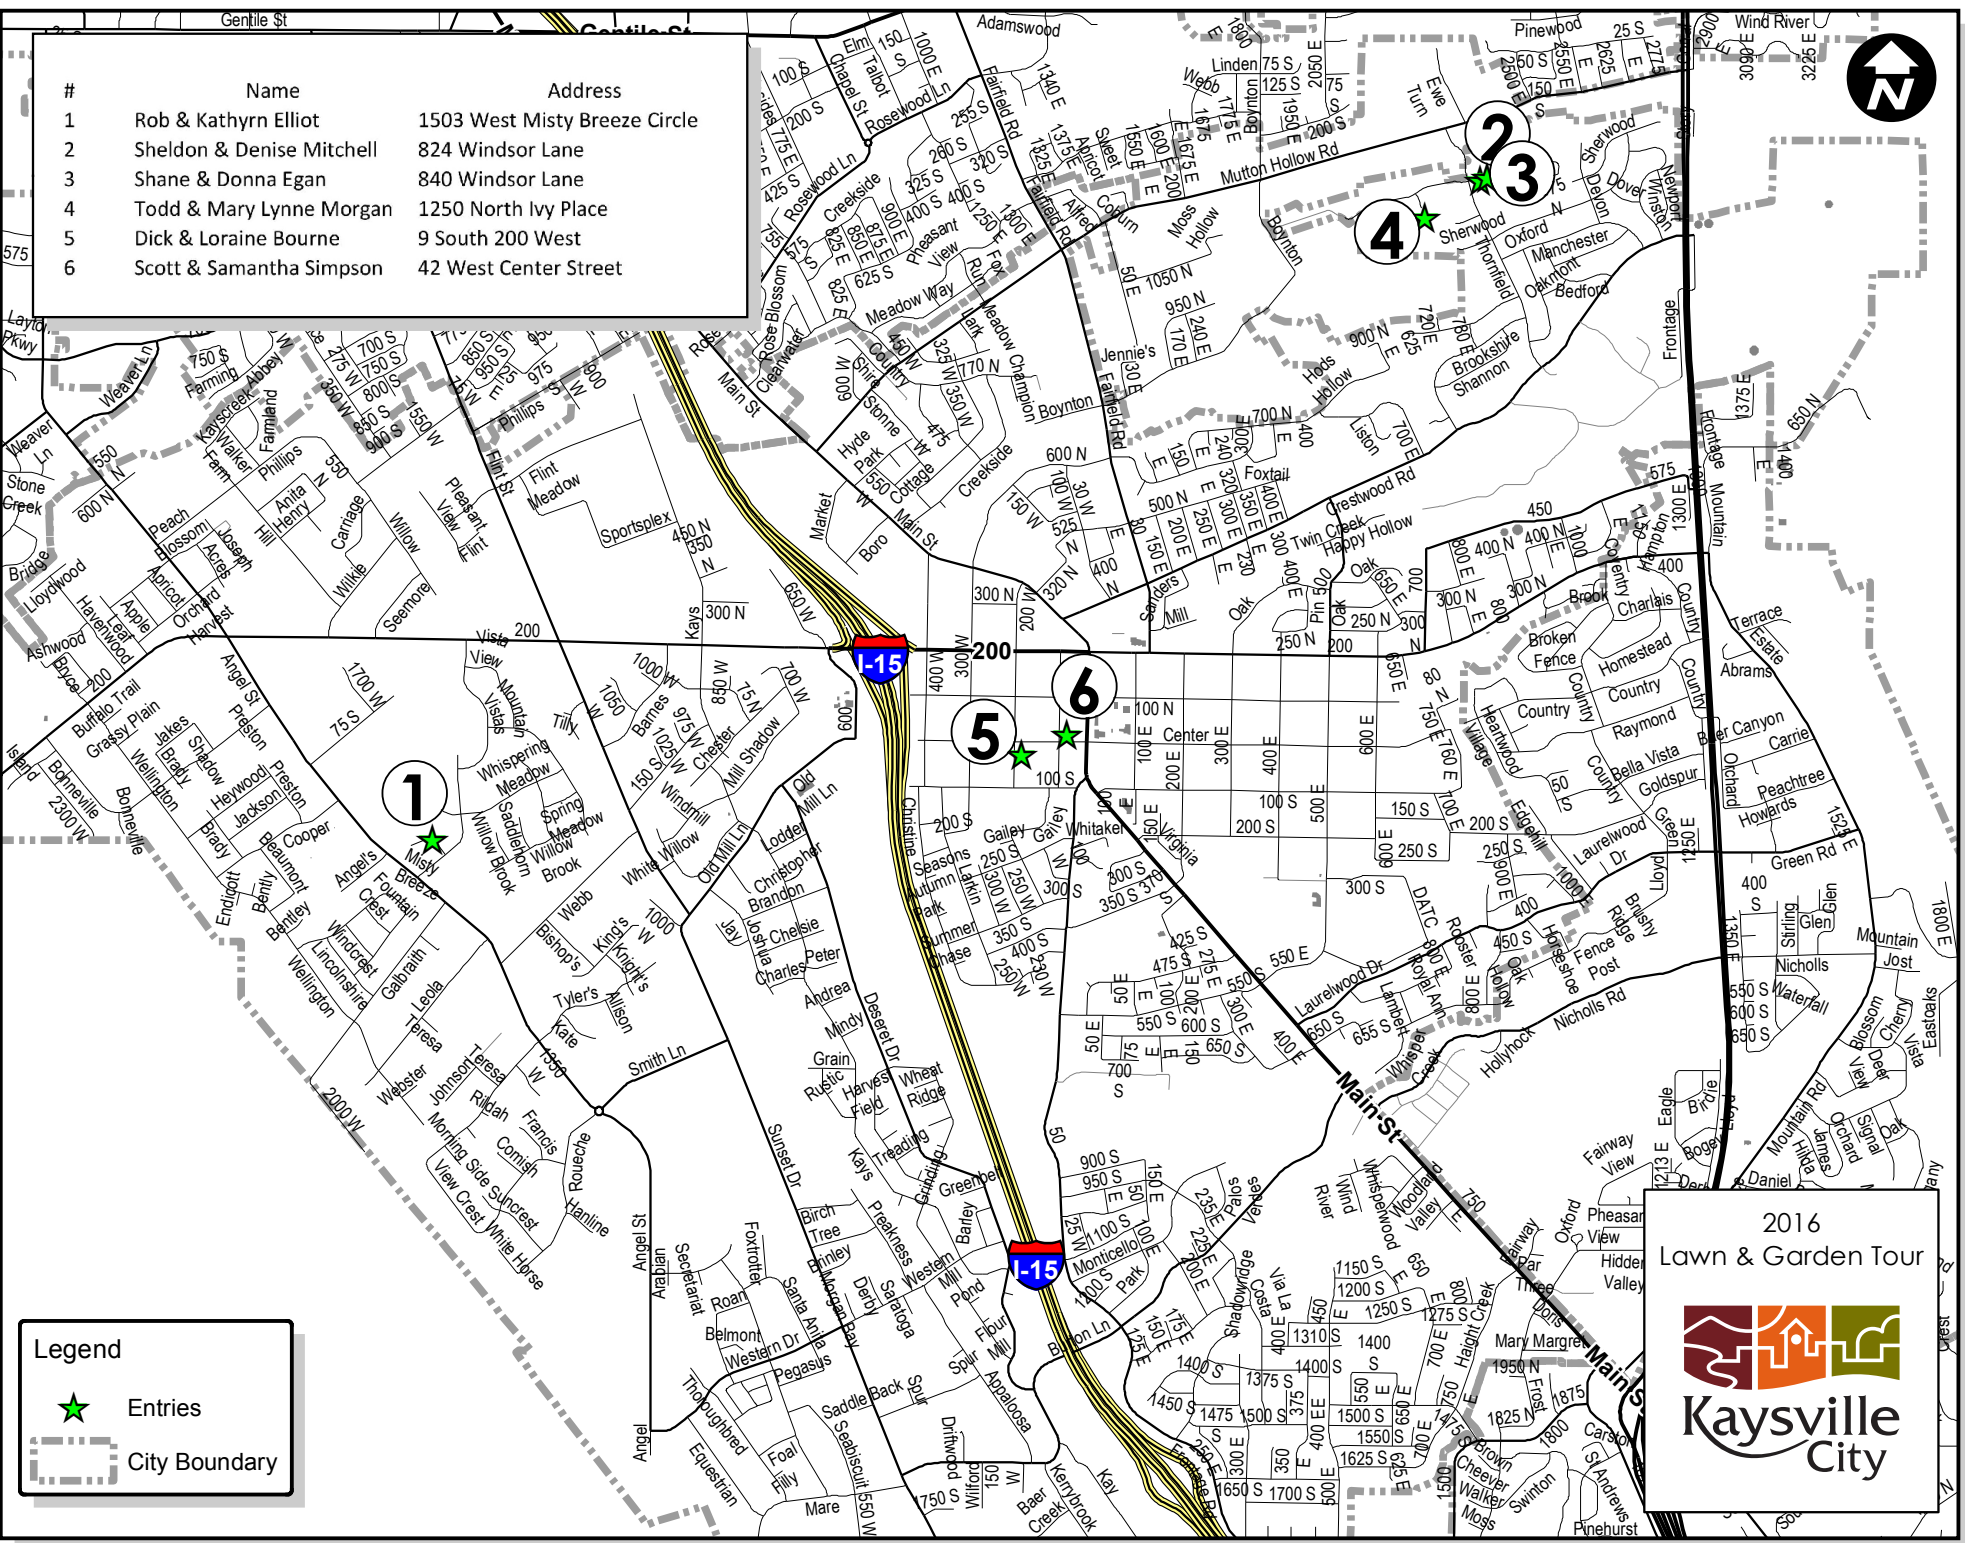

#	Name	Address
1	Rob & Kathryn Elliot	1503 West Misty Breeze Circle
2	Sheldon & Denise Mitchell	824 Windsor Lane
3	Shane & Donna Egan	840 Windsor Lane
4	Todd & Mary Lynne Morgan	1250 North Ivy Place
5	Dick & Loraine Bourne	9 South 200 West
6	Scott & Samantha Simpson	42 West Center Street

**Legend**

-  Entries
-  City Boundary

2016  
Lawn & Garden Tour

**Kaysville**  
City