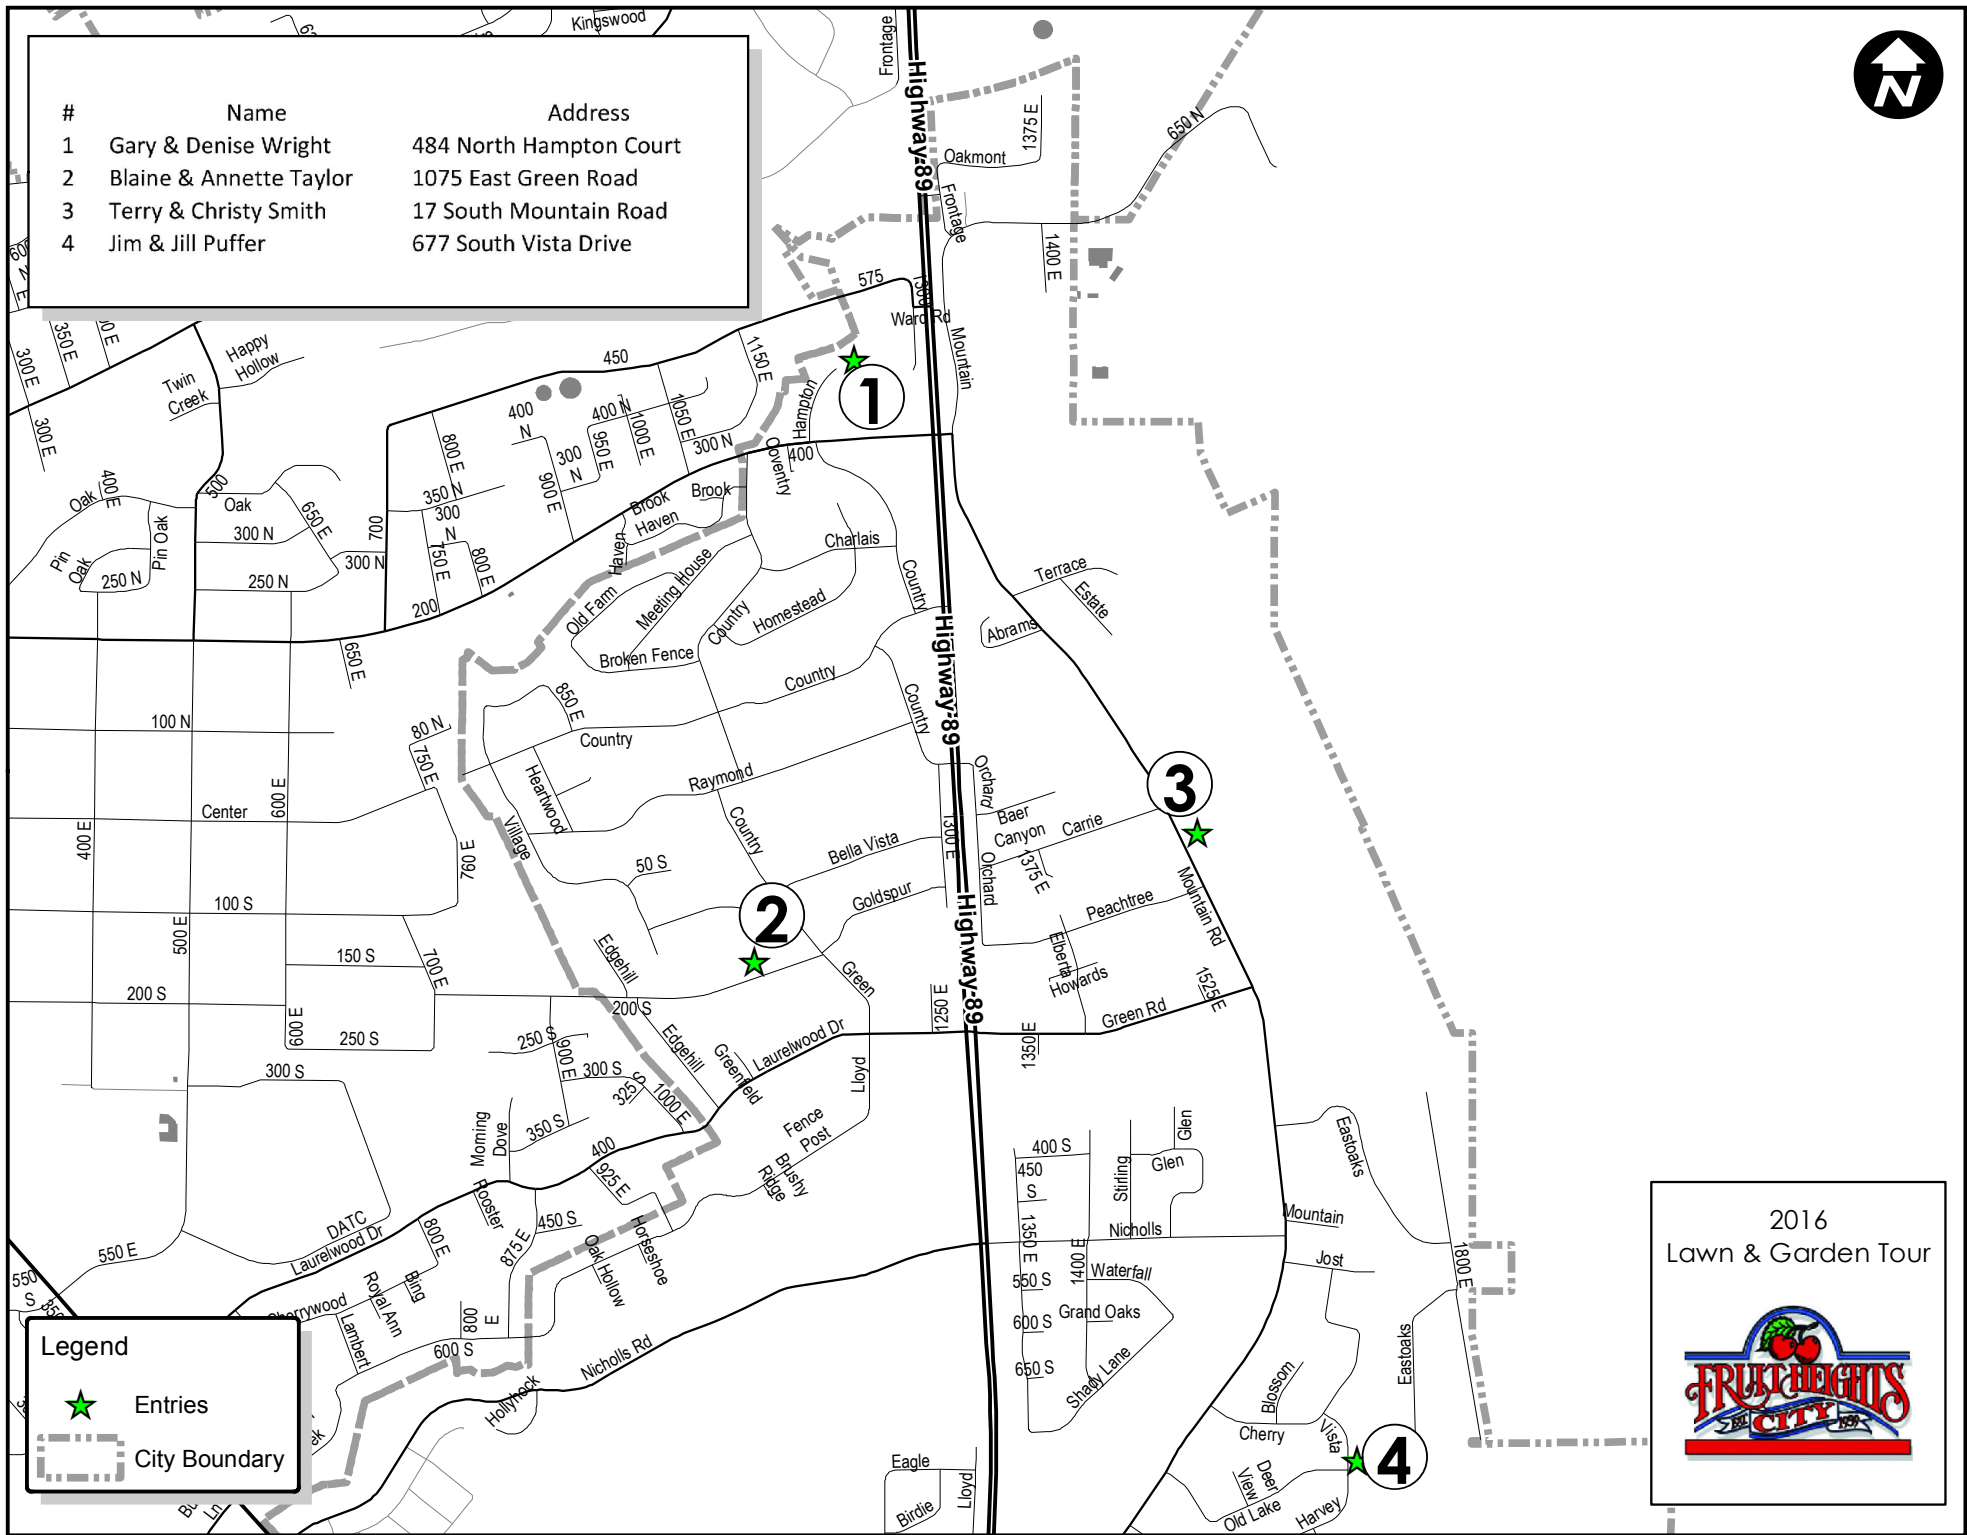

#	Name	Address
1	Gary & Denise Wright	484 North Hampton Court
2	Blaine & Annette Taylor	1075 East Green Road
3	Terry & Christy Smith	17 South Mountain Road
4	Jim & Jill Puffer	677 South Vista Drive

Legend

-  Entries
-  City Boundary

2016
Lawn & Garden Tour